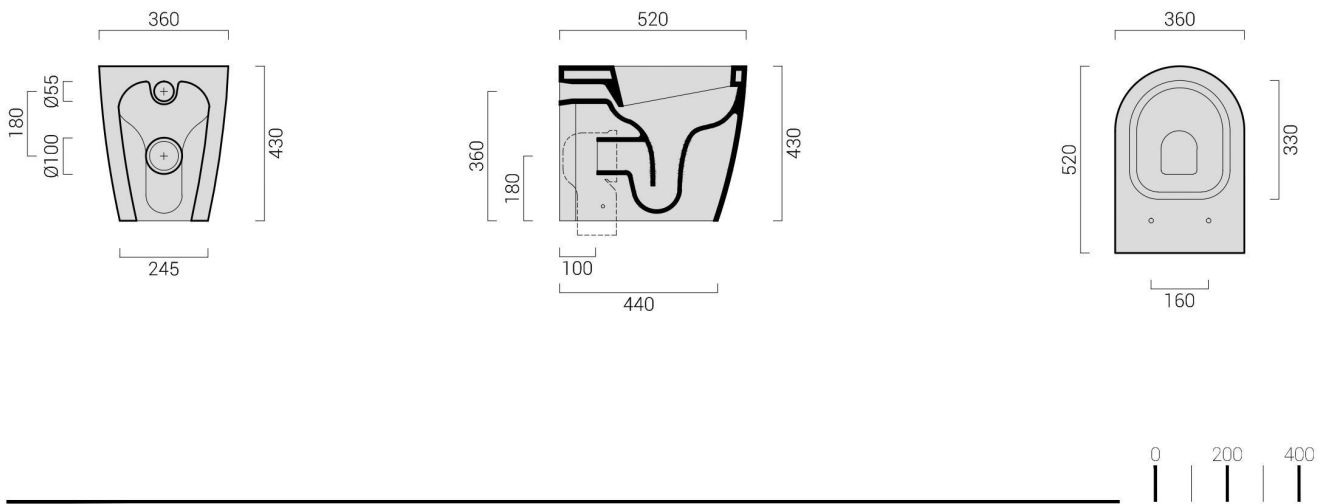

codicecode\_09BD531

tipologiatype\_bidetbidet  
installazioneinstallation\_terrastanding  
rubinetteriaatap\_monoforoonehole  
dimensionesize\_cm 36x52  
pesoweight\_kg 22  
finituratrим\_biancowhite

note

---

---

---

---

codicecode\_09VS531

collezionecollection\_FOGLIA MEDIUM

tipologiatype\_vasowc

installazioneinstallation\_terrastanding

scaricodrain\_terra.paretefloor.wall

dimensionesize\_cm 36x52

pesoweight\_kg 24

finituratrим\_biancowhite

note

---

---

---