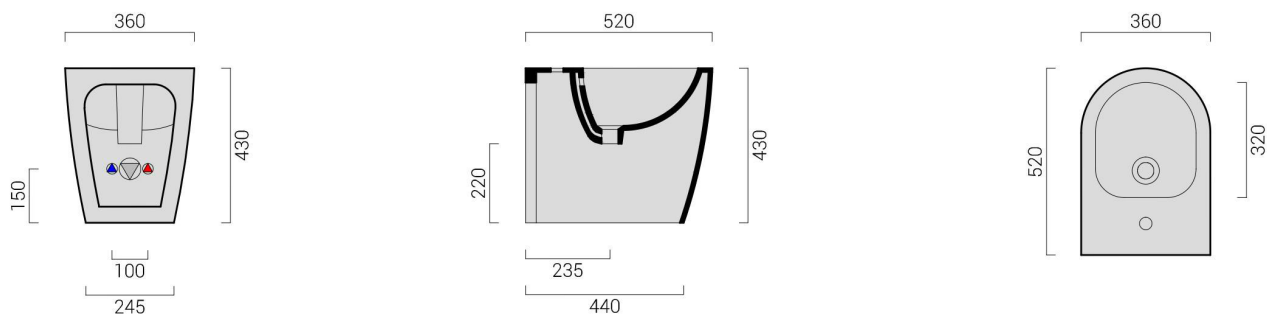

codicecode\_09BD531

tipologiatype\_bidetbidet  
installazioneinstallation\_terrastanding  
rubinetteriaatap\_monoforoonehole  
dimensionesize\_cm 36x52  
pesoweight\_kg 22  
finituratrим\_biancowhite

note

---

---

---

---

codicecode\_09VS531

collezionecollection\_FOGLIA MEDIUM

tipologiatype\_vasowc

installazioneinstallation\_terrastanding

scaricodrain\_terra.paretefloor.wall

dimensionesize\_cm 36x52

pesoweight\_kg 24

finituratrим\_biancowhite

note

---

---

---